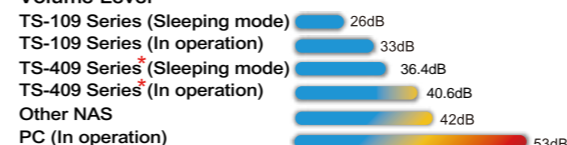

About QNAP

QNAP Systems, INC. (QNAP) is a devoted and dominant provider of Internet Appliance products. With our solid and integrated expertise in the Linux embedded platform, QNAP has released more than 30 models for the network storage and digital network surveillance series over the past 5 years, providing our consumers with high performance and high reliability storage, backup, and surveillance solutions. All the awards and review recommendations that QNAP gained are the best evidence of the professional approval.

Customer Service

Email: q_support@qnap.com.tw
MSN: q.support@hotmail.com Skype: [qnapskype](https://www.skype.com/partner/qnap)

Updates & Download

<http://www.qnap.com/download.asp>

Product Information

<http://www.qnap.com>

What is 有備無患? 有(yu), 備(pei), 無(wu), 患(huan).

This is an old Chinese saying, and we can interpret it word by word.

- 「有」 means "have" or "with".
- 「備」 means "preparation" or "backup".
- 「無」 means "no" or "without".
- 「患」 means "disaster" or "pain".

This saying means, "back up to avoid disasters".

Dealer Seal