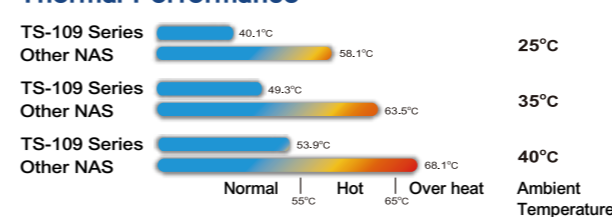

Thermal Performance

* 4 hard drives