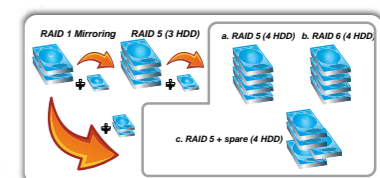

The RAID level of TS-409 Series can be upgraded to high level for more secure data protection without turning off the server. Non-stop server services are guaranteed!

(* For TS-409 Series only)