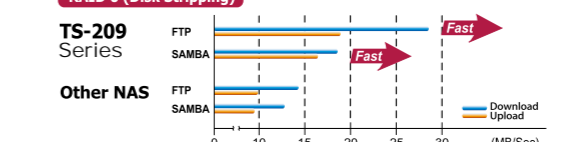

Other NAS

RAID 1 (Disk Mirroring)