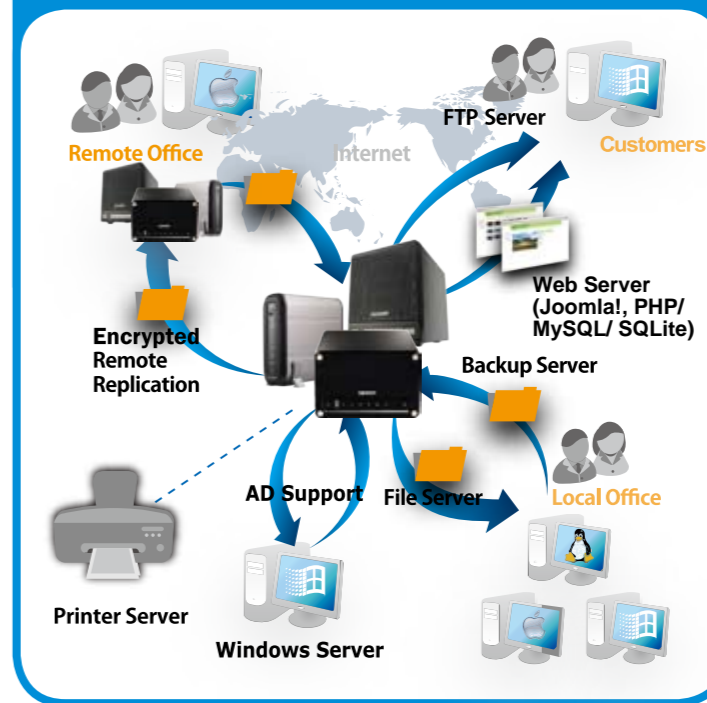

Backup server with auto-backup software

The automatic backup software, NetBak Replicator, is provided for users to perform real-time synchronization or schedule backup from multiple PCs to Turbo NAS.

Remote replication

Store, access and share your data securely

- Personal data stored on Turbo NAS is well protected: Server manager can create user ID and password, and define the authority and quota.
- IP filter control: Users can allow or deny specified IP connections.
- SSL Security (HTTPS): Users can access and manage Turbo NAS by using web browser securely.
- Remote login your Turbo NAS by SSH (secure shell) or Telnet connection.
- Secure FTP: Share and transfer data over SSL/TLS (explicit) encryption.
- Support passive mode FTP port range setup.

(* For Turbo NAS Pro/ Pro II Series only)

TS-409 Turbo NAS Series

(Ultimate RAID Solution for SMB)
The most reliable and high performance 4-bay hot-swappable NAS for modern business

TS-409
TS-409 Pro
(4-Bay · Hot Swap)

S.M.A.R.T. & Advanced HDD Health Scanning (HHS)
Turbo NAS supports Hard Disk Drive S.M.A.R.T. (Self-Monitoring Analysis and Reporting Technology) which enables users to monitor the hard drive status and check the potential problems. This tool helps prevent unexpected failure of hard drives and avoid critical data crash. Users can select the hard disk to check the health status, and have a quick overview of the selected drive on the summary page. Moreover, Turbo NAS is embedded with HHS Technology which supports disk checking and bad blocks scanning to prevent potential data loss.