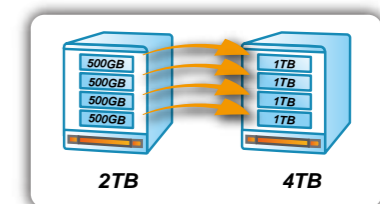

Online RAID Capacity Expansion & Online RAID Level Migration

The intelligent online RAID capacity expansion and online RAID level migration tool are supported! Online RAID level migration allows users to transfer and upgrade the RAID level settings easily; online RAID capacity expansion enables users to flexibly expand the storage capacity with all the data reserved.

The existing hard drives on TS-409 Series can be replaced step-by-step for storage capacity expansion without turning off the server. Non-stop server services are guaranteed!