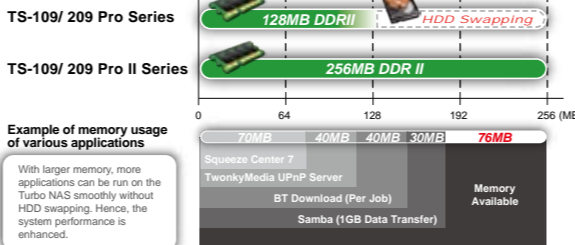

Superior System Performance