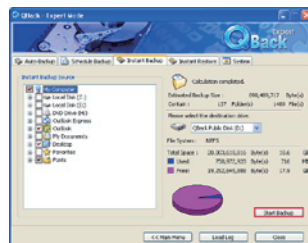

Exclusive Professional Software - QBack, Auto-sync Encrypted Backup

Did these lousy things always happen to you while doing backup by Windows Explorer?

- It was stuck by the pop-up dialogue window when the backup job was running.
- Backup target folders were scattering in different folders
- You could not remember which folders are new and need to backup.
- You want to back up your Outlook E-mail and IE bookmarks but you could not find them.

All the troubles you had met would be gone forever by using QNAP's exclusive intelligent backup software – QBack.

• Simple to Install/ Easy-to-Use

The QBack backup utility is designed with an intuitive and user-friendly interface. Simple to install and easy-to-use.

• Smart capacity detection of backup file size

Can detect the capacity of total files selected and capacity left in QBack-25 and QBack-35S, and match each other to prevent the awkward situation of insufficient capacity during backup.

• Secure disk management

Can remove and open Secure disk anytime. Files saved in Secure disk will be encrypted automatically using AES 256-bit.

• Most Secure AES 256-bit Data Encryption

AES 256-bit Data Encryption: Adopts advanced data encryption standard (AES) used by the C.I.A. If the QBack-25 is lost or stolen, data is still protected by the advanced encryption technology (AES 256-bit). There is no need to worry about confidential data being released to anyone.

• Ignore errors and automatic shutdown

Supports ignoring errors during backup and automatic shutdown after backup completes. Errors are recorded in event logs for reference.

• Event management

Clear event logs. Events logs can be saved separately.

• Q-Filter

Q-filter is a file filter technology to let user select file types to be excluded from backup.

• Email Backup and Other Application Data Backup

Simply click the Outlook or Outlook Express folders using the QBack software and all your emails are backed up easily without any hassles. This applies to any other application data in My Documents, Favorites, Desktop, and Fonts as well.

• Incremental Backup to Reduce Waiting Time

Only modified and newly created files are backed up which significantly reduces effort and time. Usually it takes about 30 minutes to transfer 20GB data from a PC/notebook to a USB 2.0 backup device, 50 minutes for 30GB data, and over one hour for 40GB data. With the support of incremental backup feature, it takes less than 2 minutes for the same 20GB data. 3 minutes for the same 30GB data, 4 minutes for 40GB data transfer.