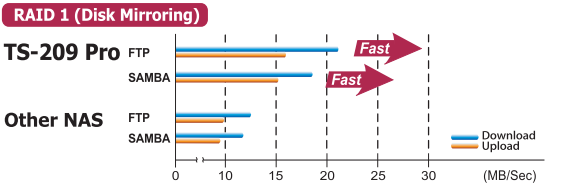

FTP/SAMBA Testing Environment:
Intel® Core™2 Duo E6600 2.4G/ 1G RAM, Windows Vista Ultimate, ZyXEL Gigabit Switch
FTP/SAMBA Testing Method:
Connect TS-209 Pro and PC to switch, upload/download 1GB File without Jumbo Frame, FTP Tool: FileZilla

Quality

有備無患