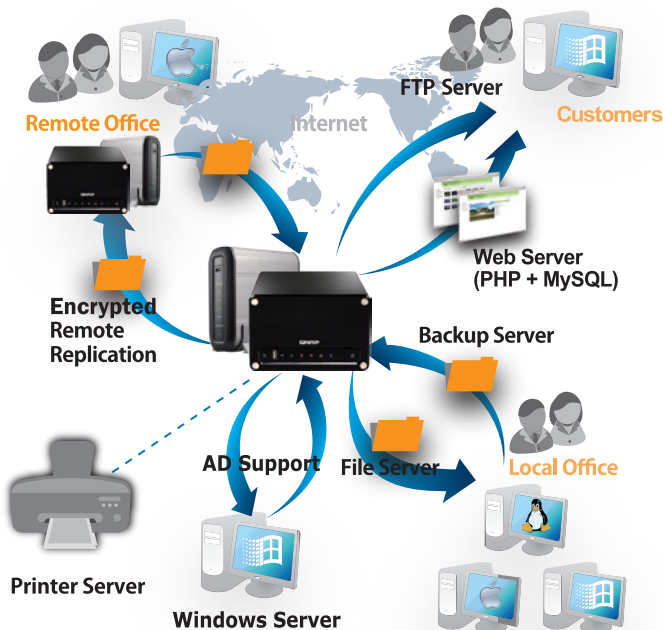

Turbo Station Pro Series

The most economic investment in ultra-high performance All-In-1 NAS for Enterprise users

Support Windows, Mac, Linux, and Unix

TS-109 Pro is specially designed for different users to share the files across Windows, Mac, Linux, and Unix environment.

Support Windows ADS

Windows ADS (Active Directory Service) saves not only server manager's time and effort in creating duplicated groups and accounts, but also lowers the maintenance cost by centralized management.

Create your own File Server Easily

TS-109 Pro allows server manager to create user ID and password, and define the authority and quota for each user. Thus personal data stored on TS-109 Pro are well protected.

FTP Server simplifies the data sharing

By using TS-109 Pro, you can manage the access authority of the FTP server and share your files with your friends or customers easily in a few steps.

Backup Server with auto-backup software

The automatic backup software, NetBak Replicator, is provided for users to perform real-time synchronization or schedule backup from multiple PCs to TS-109 Pro.

Remote Replication

Files can be backed up from TS-109 Pro to other QNAP NAS products in remote locations. Advanced options including data compression, block level incremental backup, and data synchronization.

Establish your interactive Web Server

With the dual support of MySQL and SQLite, SMB/ SOHO users can easily set up their own web server. With the editable php. ini support, there is no need of going through all the hassles of setting up a web server.

MySQL Server

TS-109 Pro can be applied flexibly in various deployments such as a database server of another web server in remote site or as an additional backup database server.

Share your printer resource