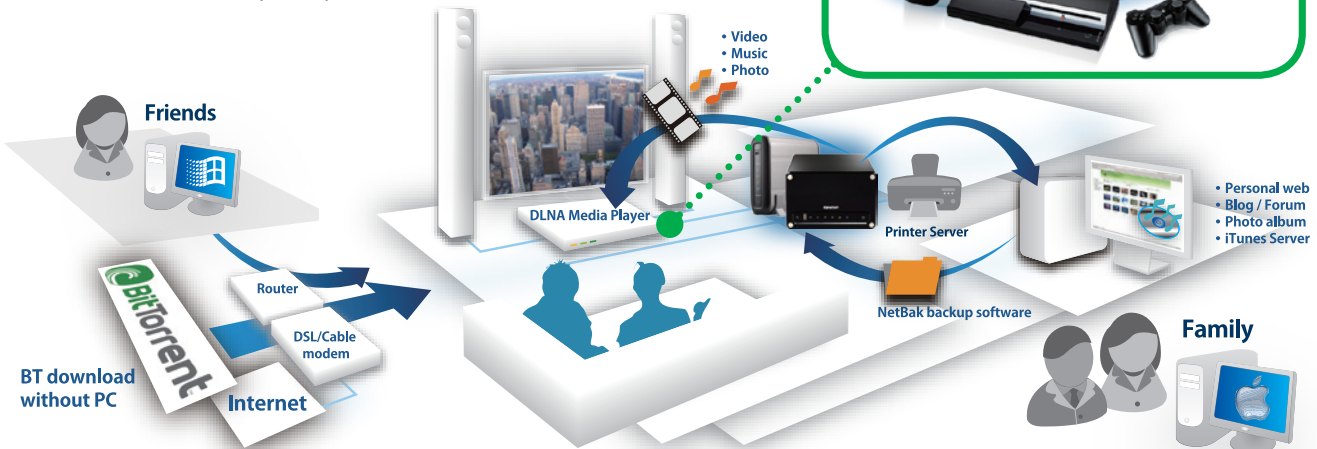

Exclusive Supports PS3 and Xbox360!!

All the photos, music, and videos stored in Turbo Station can be played via PS3 or Xbox360 on your LCD TV or stereo Hi-Fi system. Digital home theatre is easily set up by Turbo Station.