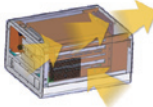

**TS-201/ TS-209/ TS-209 Pro**  
Exclusive 2-bay hot-swappable design is the one and only you could see in the same level product among the market. With the chic metal casing and excellent ventilation design, Turbo Station assures longer lifespan of your hard disks.