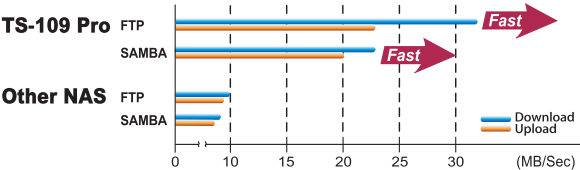

TS-101/ TS-109/ TS-109 Pro
Turbo Station is the perfect multimedia center of digital home. QNAP's brilliant design gains the equilibrium among quiet, thermal, and chic looking. With the chic and outstanding metal shielding design, no matter it is set in the bedroom, living room, or office, Turbo Station could works elegantly and quietly.

TS-201/ TS-209/ TS-209 Pro
Exclusive 2-bay hot-swappable design is the one and only you could see in the same level product among the market. With the chic metal casing and excellent ventilation design, Turbo Station assures longer lifespan of your hard disks.

Ultra-High Speed Performance

FTP/SAMBA Testing Environment:
Intel® Core™2 Duo E6600 2.4G/ 1G RAM, Windows Vista Ultimate, ZyXEL Gigabit Switch
FTP/SAMBA Testing Method:
Connect TS-109 Pro and PC to switch, upload/download 1GB File without Jumbo Frame, FTP Tool: FileZilla