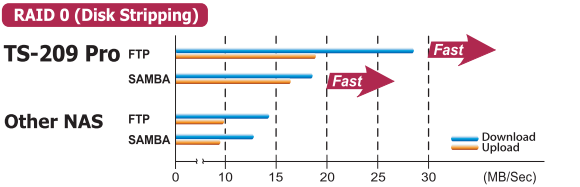

FTP/SAMBA Testing Environment:
Intel® Core™2 Duo E6600 2.4G/ 1G RAM, Windows Vista Ultimate, ZyXEL Gigabit Switch
FTP/SAMBA Testing Method:
Connect TS-209 Pro and PC to switch, upload/download 1GB File without Jumbo Frame, FTP Tool: FileZilla

Quality

有備無患